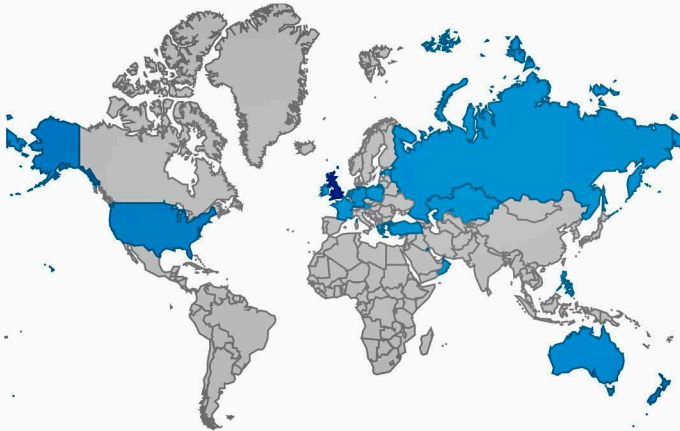

📅 Last 365 days (Mar 7, 2024 - Today) ▾

compared to previous period (Mar 8, 2023 - Mar 6, 2024)

Sessions by country

The Probus Web site gets International Exposure

Countries

United Kingdom > 762

New Zealand > 136

United States > 65

Germany > 27

Russia > 9

Australia > 7

1 762